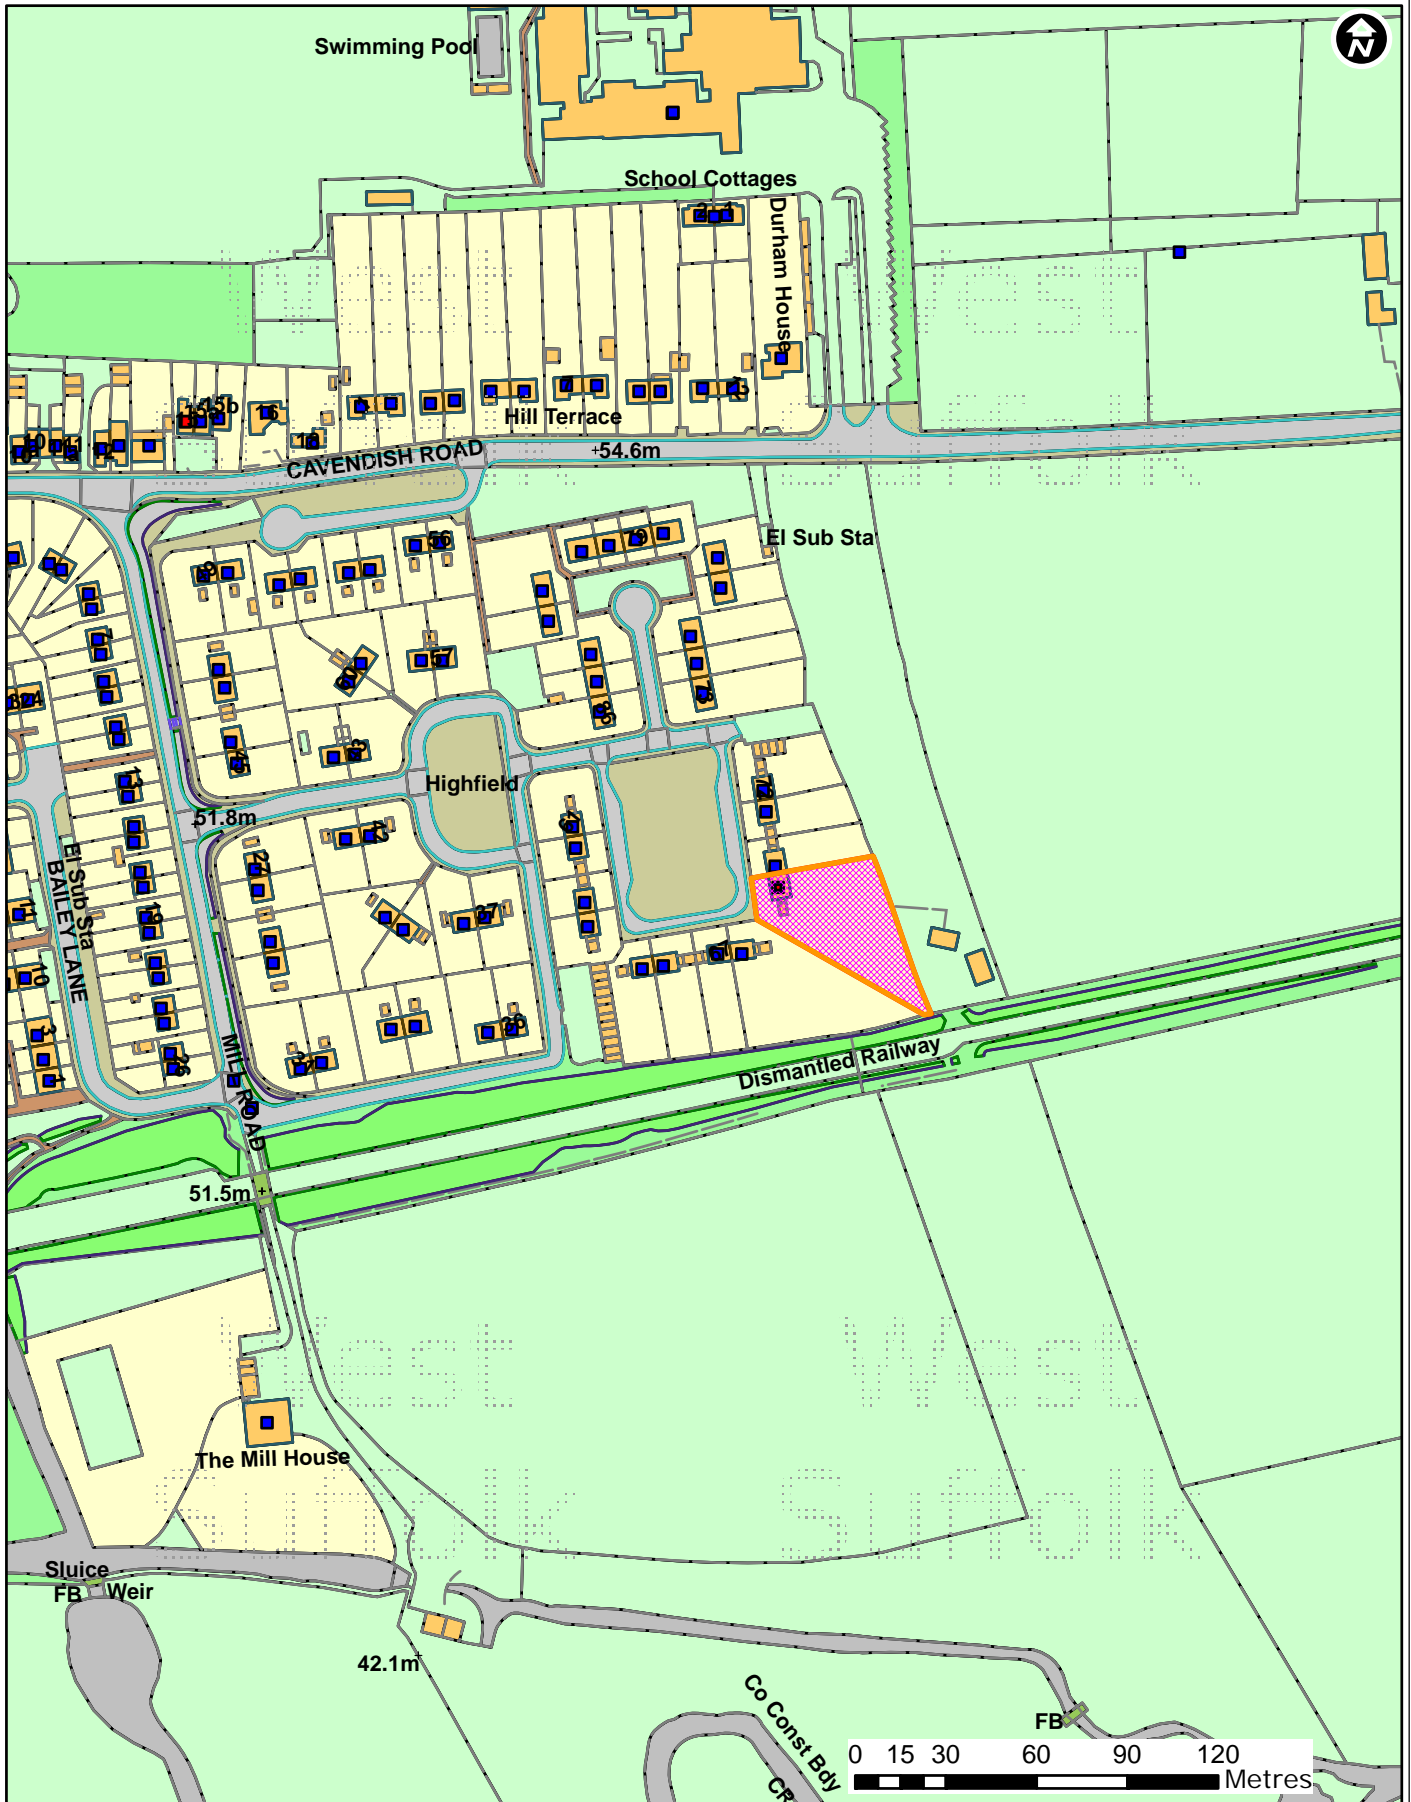

DC/16/0172/FUL

69 Highfield , Clare

Forest Heath • St Edmundsbury

West Suffolk
working together

© Crown Copyright and database rights 2015 Ordnance Survey 100019675/100023282. You are not permitted to copy, sub-license, distribute or sell any of this data to third parties in any form. Use of this data is subject to terms and conditions. See www.westsuffolk.gov.uk/disclaimer.cfm.

Scale: 1:2,500
Date: 15/03/2016